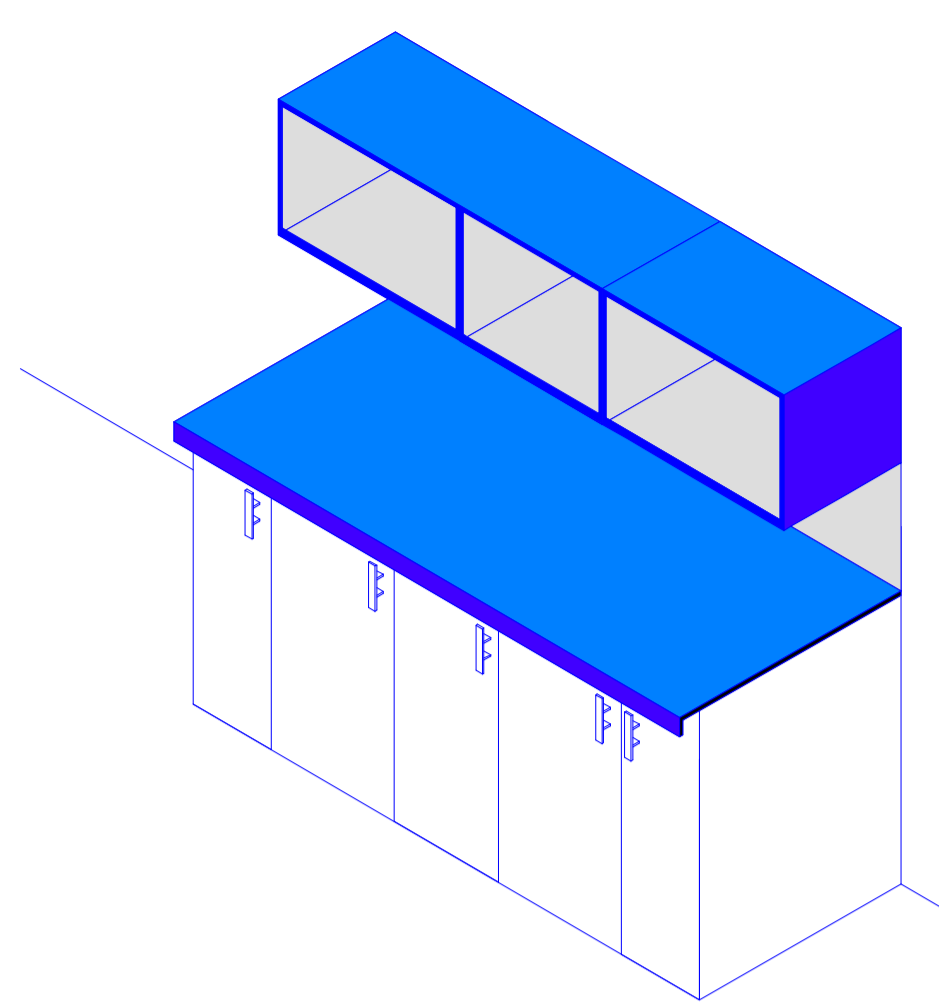

WORK BENCH DESIGN A

WORK BENCH DESIGN B

AIR & LUBE SYSTEMS, INC.
 8530 FRUITRIDGE RD., SUITE 1
 SACRAMENTO, CA 95826
 PHONE: (916) 381-5588
 FAX: (916) 381-5522
 TOLL FREE: 800-400-1934
 E-MAIL: CAD@AIRANDLUBE.COM

FLOOR PLAN WITH CUSTOM WORK BENCHES