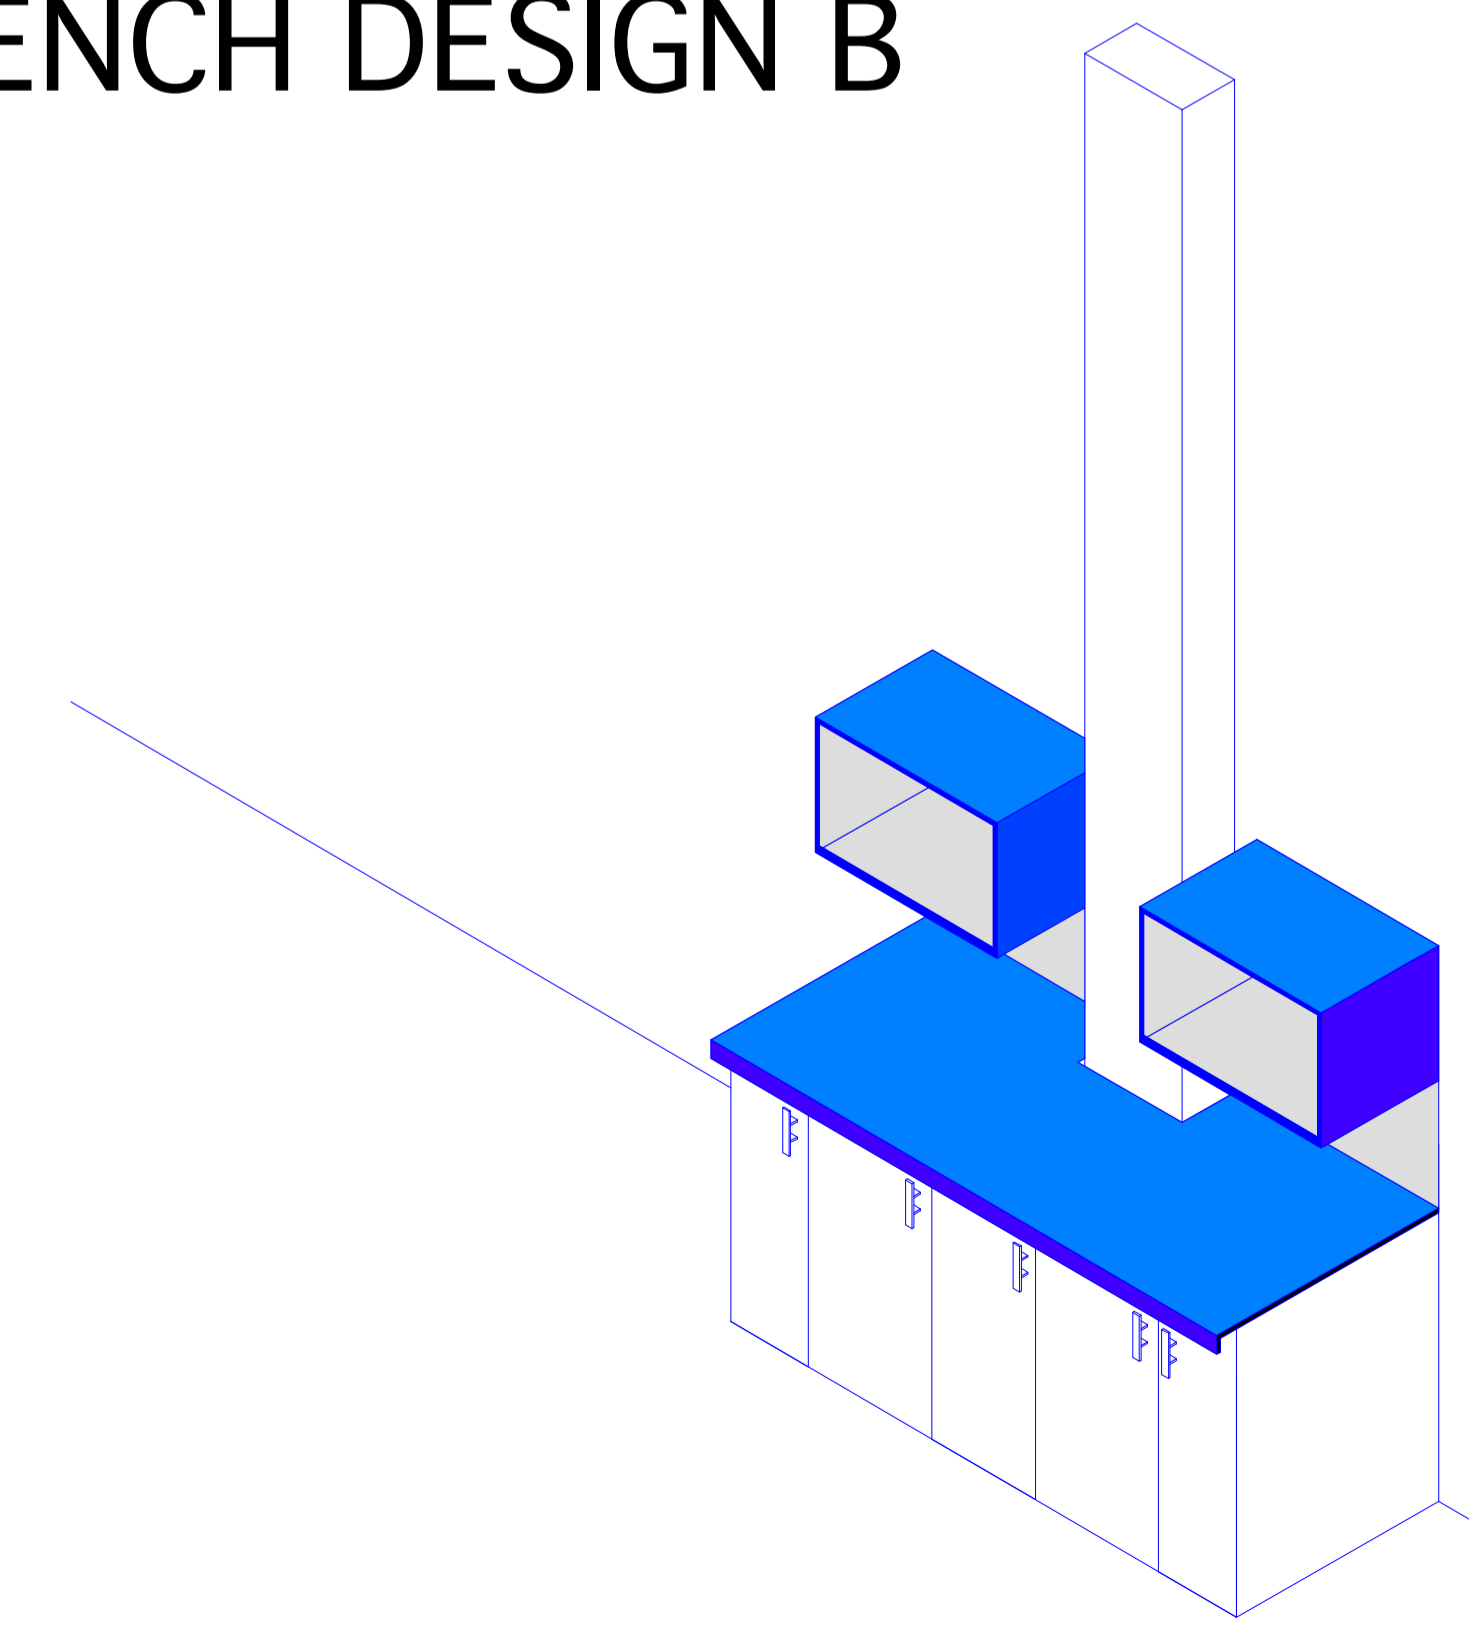

WORK BENCH DESIGN A

WORK BENCH DESIGN B

AIR & LUBE SYSTEMS, INC.
 8530 FRUITRIDGE RD., SUITE 1
 SACRAMENTO, CA 95826
 PHONE: (916) 381-5588
 FAX: (916) 381-5522
 TOLL FREE: 800-400-1934
 E-MAIL: CAD@AIRANDLUBE.COM

FLOOR PLAN WITH CUSTOM WORK BENCHES