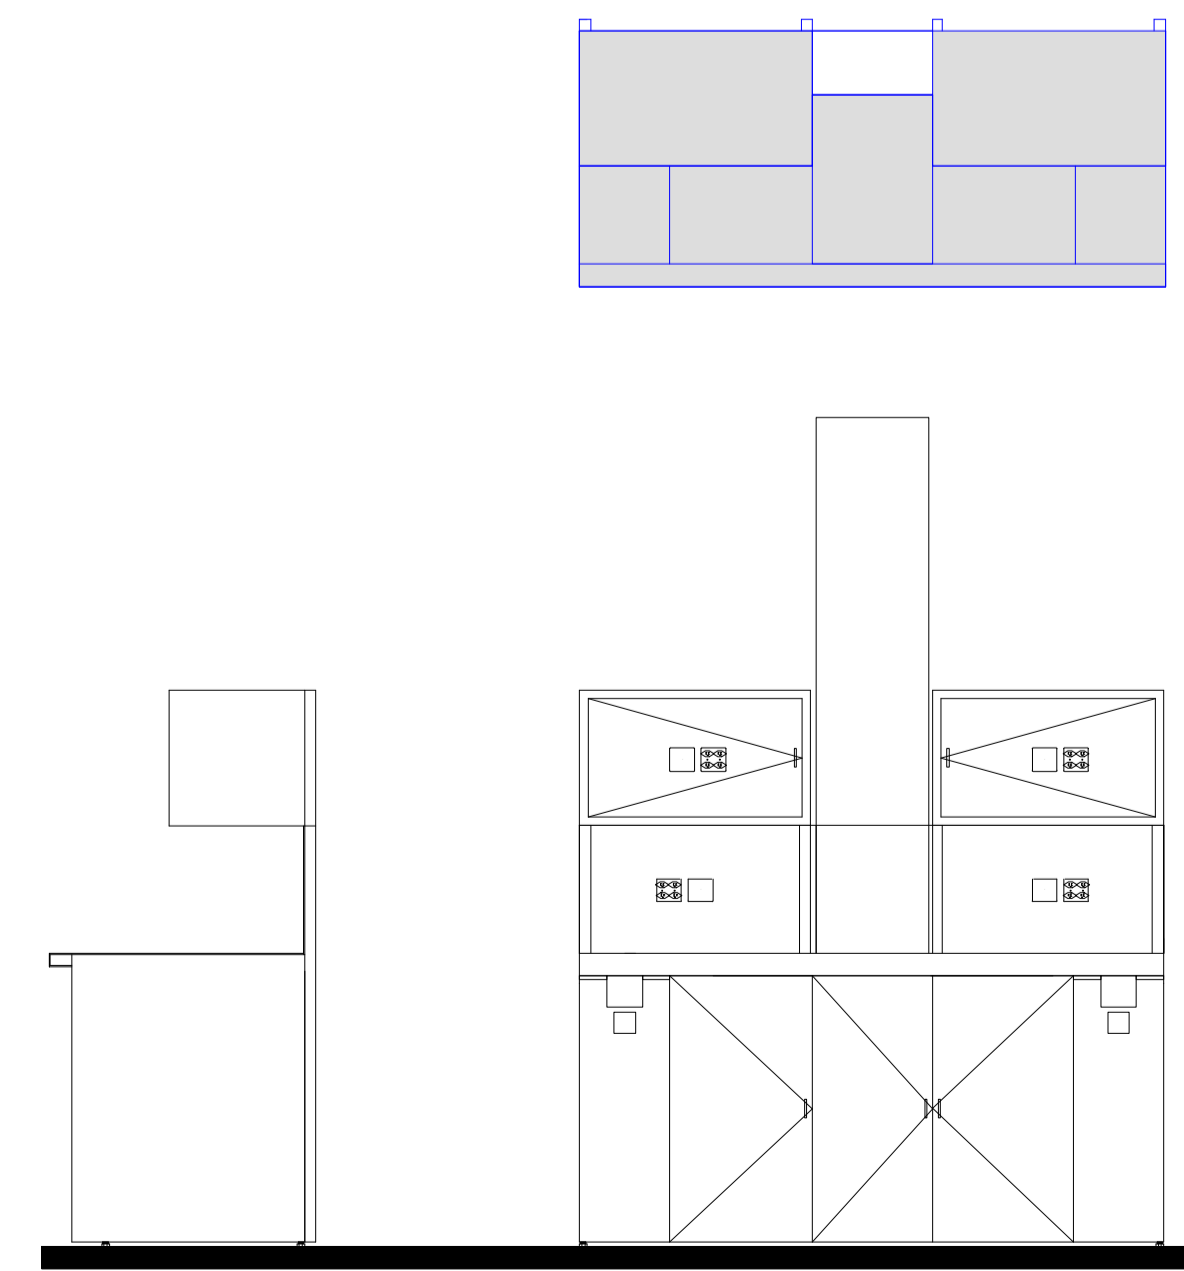

WORK BENCH DESIGN A

WORK BENCH DESIGN B

AIR & LUBE SYSTEMS, INC.
 8530 FRUITRIDGE RD., SUITE 1
 SACRAMENTO, CA 95826
 PHONE: (916) 381-5588
 FAX: (916) 381-5522
 TOLL FREE: 800-400-1934
 E-MAIL: CAD@AIRANDLUBE.COM

FLOOR PLAN WITH CUSTOM WORK BENCHES